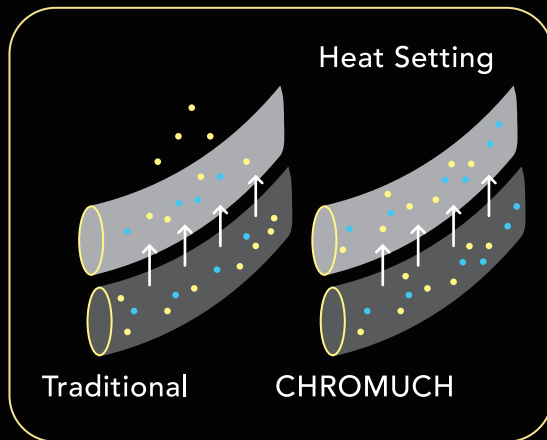

TECHNICAL DETAILS

1. ENVIRONMENTALLY FRIENDLY

2. EXCELLENT COLOR FASTNESS OF BLUISH BLACK COLOR EVEN HEAT SETTING

160°C Heat Set
180°C Heat Set
200°C Heat Set

AATCC 61 IIIA (wash temp. 71°C)

SPECIFICATION

75/72, 150/48