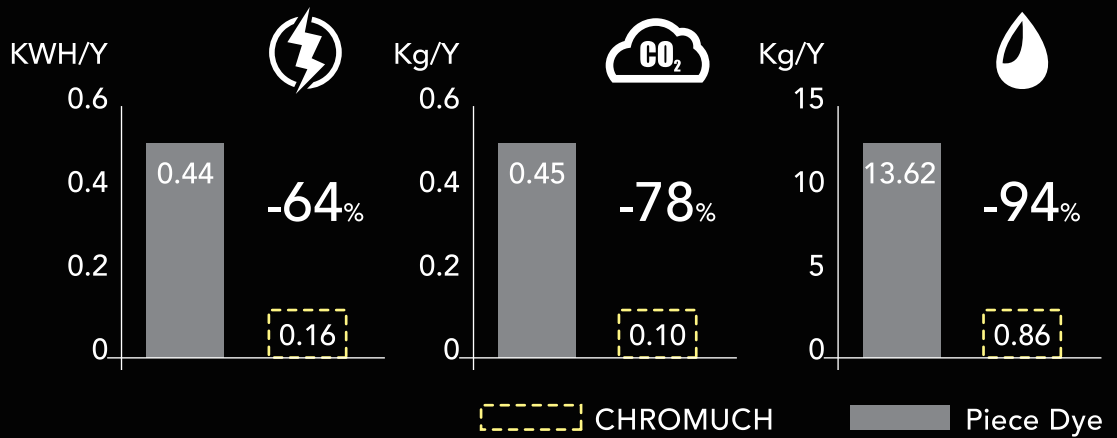

TECHNICAL DETAILS

1. ENVIRONMENTALLY FRIENDLY

2. EXCELLENT COLOR FASTNESS OF BLUISH BLACK COLOR EVEN HEAT SETTING

160°C Heat Set
180°C Heat Set
200°C Heat Set

AATCC 61 IIIA (wash temp. 71°C)

SPECIFICATION

75/72, 150/48